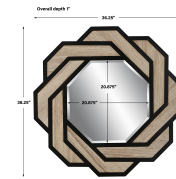

HONORMILL

NEED ASSISTANCE OR CUSTOM QUOTE? CALL: 212-560-5977 www.HONORMILL.com

Continuity Mirror

\$358.00

Description

The Continuity Mirror Showcases An Eye-catching Modern Design That Resembles Continuous Movement. The Frame Is Crafted From A Mixture Of Satin Black Iron And Solid Wood In A Naturally Distressed Finish With Noticeable Wood Grain Texture. The Mirror Has A 1 1/4" Bevel.

Additional Information

SKU	SUT113945
Dimensions	36.25 W x 36.25 H x 1 D (in)