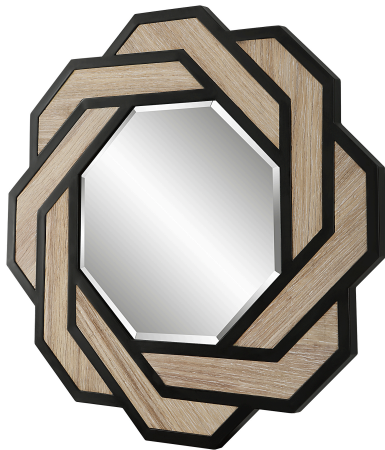

HONORMILL

NEED ASSISTANCE OR CUSTOM QUOTE? CALL: 212-560-5977 www.HONORMILL.com

Continuity Mirror

\$358.00

Description

The Continuity Mirror Showcases An Eye-catching Modern Design That Resembles Continuous Movement. The Frame Is Crafted From A Mixture Of Satin Black Iron And Solid Wood In A Naturally Distressed Finish With Noticeable Wood Grain Texture. The Mirror Has A 1 1/4" Bevel.

Additional Information

SKU	SUT113945
Dimensions	36.25 W x 36.25 H x 1 D (in)