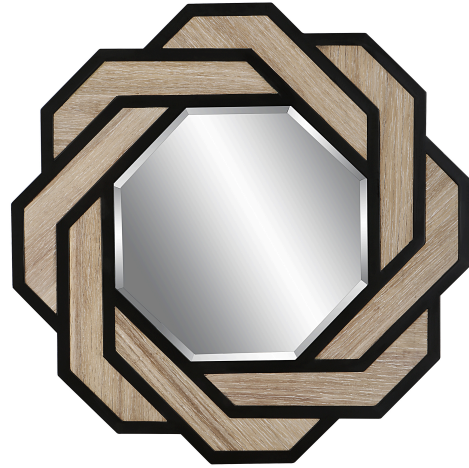

HONORMILL

NEED ASSISTANCE OR CUSTOM QUOTE? CALL: 212-560-5977 www.HONORMILL.com

Continuity Mirror

\$358.00

Description

The Continuity Mirror Showcases An Eye-catching Modern Design That Resembles Continuous Movement. The Frame Is Crafted From A Mixture Of Satin Black Iron And Solid Wood In A Naturally Distressed Finish With Noticeable Wood Grain Texture. The Mirror Has A 1 1/4" Bevel.

Additional Information

SKU	SUT113945
Dimensions	36.25 W x 36.25 H x 1 D (in)