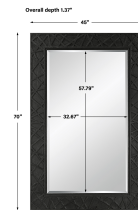

## Description

Sure To Make A Statement In Any Space, This Oversized Mirror Sports A Wood Frame With Raised Geometric Details, Finished In A Satin Black. Mirror Has A Generous 1 1/4" Bevel And May Be Hung Horizontal Or Vertical.

## Additional Information

SKU	SUT113946
Dimensions	45 W x 70 H x 1.37 D (in)