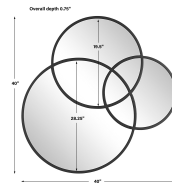

## Description

Displaying The Look Of Three Overlapping Mirrors, This Contemporary Piece Is Accented By A Petite Satin Black Frame, Creating A Look That Adds Interest And Style To Virtually Any Space. May Be Hung Three Ways.

## Additional Information

SKU	SUT113947
Dimensions	40 W x 40 H x 0.75 D (in)