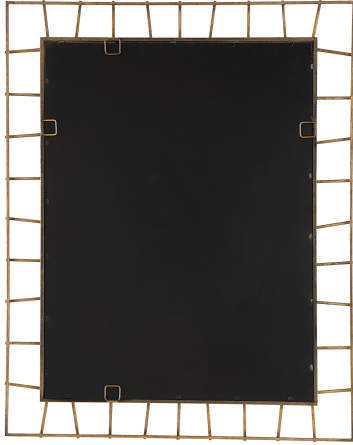

HONORMILL

NEED ASSISTANCE OR CUSTOM QUOTE? CALL: 212-560-5977 www.HONORMILL.com

Townsend Mirror

\$439.00

Description

Showcasing Hand Crafted Ironwork, This Rectangular Mirror Features A 3-dimensional Frame Finished In An Antiqued Gold With A Generous 1 1/4" Bevel. May Be Hung Horizontal Or Vertical.

Additional Information

SKU	SUT113948
Dimensions	32 W x 40 H x 1.375 D (in)