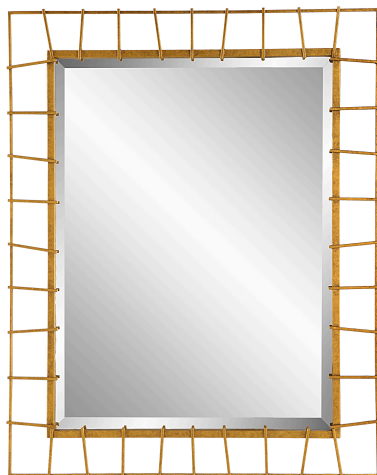

HONORMILL

NEED ASSISTANCE OR CUSTOM QUOTE? CALL: 212-560-5977 www.HONORMILL.com

Townsend Mirror

\$439.00

Description

Showcasing Hand Crafted Ironwork, This Rectangular Mirror Features A 3-dimensional Frame Finished In An Antiqued Gold With A Generous 1 1/4" Bevel. May Be Hung Horizontal Or Vertical.

Additional Information

SKU	SUT113948
Dimensions	32 W x 40 H x 1.375 D (in)