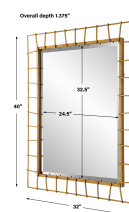

HONORMILL

NEED ASSISTANCE OR CUSTOM QUOTE? CALL: 212-560-5977 www.HONORMILL.com

Townsend Mirror

\$439.00

Description

Showcasing Hand Crafted Ironwork, This Rectangular Mirror Features A 3-dimensional Frame Finished In An Antiqued Gold With A Generous 1 1/4" Bevel. May Be Hung Horizontal Or Vertical.

Additional Information

SKU	SUT113948
Dimensions	32 W x 40 H x 1.375 D (in)