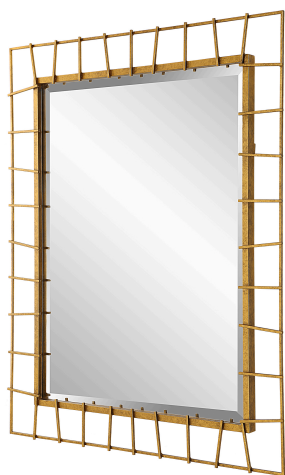

HONORMILL

NEED ASSISTANCE OR CUSTOM QUOTE? CALL: 212-560-5977 www.HONORMILL.com

Townsend Mirror

\$439.00

Description

Showcasing Hand Crafted Ironwork, This Rectangular Mirror Features A 3-dimensional Frame Finished In An Antiqued Gold With A Generous 1 1/4" Bevel. May Be Hung Horizontal Or Vertical.

Additional Information

SKU	SUT113948
Dimensions	32 W x 40 H x 1.375 D (in)