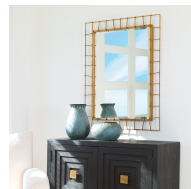

HONORMILL

NEED ASSISTANCE OR CUSTOM QUOTE? CALL: 212-560-5977 www.HONORMILL.com

Townsend Mirror

\$439.00

Description

Showcasing Hand Crafted Ironwork, This Rectangular Mirror Features A 3-dimensional Frame Finished In An Antiqued Gold With A Generous 1 1/4" Bevel. May Be Hung Horizontal Or Vertical.

Additional Information

SKU	SUT113948
Dimensions	32 W x 40 H x 1.375 D (in)