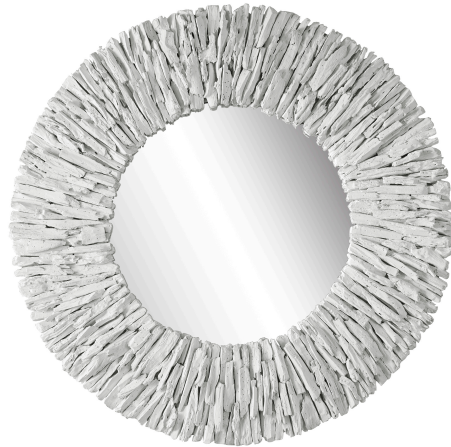

## Teak Branch Round Mirror, White

\$423.00

### Description

This Round Mirror Is Artfully Crafted From Natural Teak Branches, Pieced Together To Create A Beautifully Sculpted Look And Finished In A Matte White. Due To The Nature Of Natural Materials, Each Piece May Have Slight Variations.

## Additional Information

SKU	SUT113950
Dimensions	39.37 W x 1.6 H x 39.37 D (in)