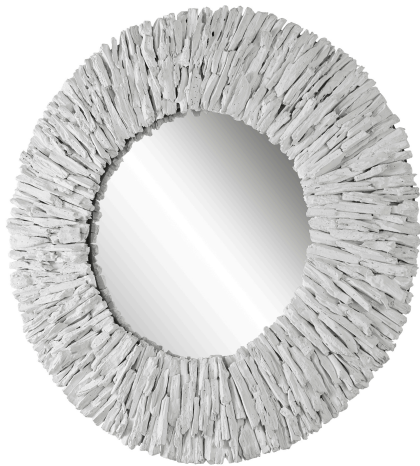

## Teak Branch Round Mirror, White

\$423.00

### Description

This Round Mirror Is Artfully Crafted From Natural Teak Branches, Pieced Together To Create A Beautifully Sculpted Look And Finished In A Matte White. Due To The Nature Of Natural Materials, Each Piece May Have Slight Variations.

## Additional Information

SKU	SUT113950
Dimensions	39.37 W x 1.6 H x 39.37 D (in)