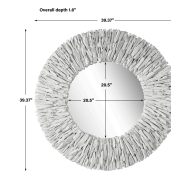

## Teak Branch Round Mirror, White

\$423.00

### Description

This Round Mirror Is Artfully Crafted From Natural Teak Branches, Pieced Together To Create A Beautifully Sculpted Look And Finished In A Matte White. Due To The Nature Of Natural Materials, Each Piece May Have Slight Variations.

## Additional Information

SKU	SUT113950
Dimensions	39.37 W x 1.6 H x 39.37 D (in)