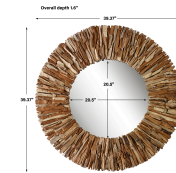

HONORMILL

NEED ASSISTANCE OR CUSTOM QUOTE? CALL: 212-560-5977 www.HONORMILL.com

Teak Branch Round Mirror, Natural

\$423.00

Description

This Round Mirror Is Artfully Crafted From Naturally Finished Teak Branches, Pieced Together To Create A Beautifully Sculpted Look. Due To The Nature Of Natural Materials, Each Piece May Have Slight Variations.

Additional Information

SKU	SUT113951
Dimensions	39.37 W x 1.6 H x 39.37 D (in)