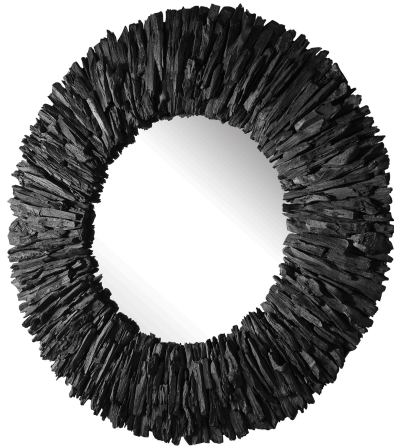

## Teak Branch Round Mirror, Black

\$423.00

### Description

This Round Mirror Is Artfully Crafted From Natural Teak Branches, Pieced Together To Create A Beautifully Sculpted Look And Is Finished In Satin Black. Due To The Nature Of Natural Materials, Each Piece May Have Slight Variations.