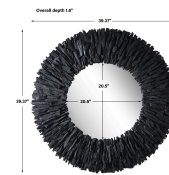

## Teak Branch Round Mirror, Black

\$423.00

### Description

This Round Mirror Is Artfully Crafted From Natural Teak Branches, Pieced Together To Create A Beautifully Sculpted Look And Is Finished In Satin Black. Due To The Nature Of Natural Materials, Each Piece May Have Slight Variations.

## Additional Information

SKU	SUT113953
Dimensions	39.37 W x 1.6 H x 39.37 D (in)