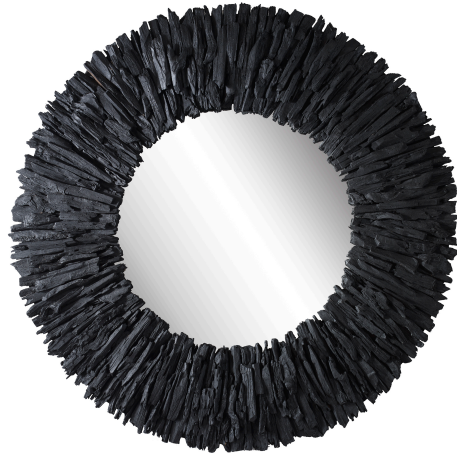

## Teak Branch Round Mirror, Black

\$423.00

### Description

This Round Mirror Is Artfully Crafted From Natural Teak Branches, Pieced Together To Create A Beautifully Sculpted Look And Is Finished In Satin Black. Due To The Nature Of Natural Materials, Each Piece May Have Slight Variations.