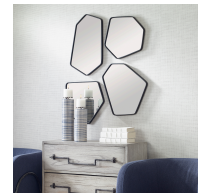

## Linneah Mirrors, Black, S/4

\$268.00

## Description

Scandinavian Inspired Mirrors Are Organically Shaped With Petite Metal Frames Finished In Satin Black. Each Mirror May Be Hung Horizontal Or Vertical. Sizes: S-14"x13", M1- 18"x14", M2- 15"x14", L-20"x12"