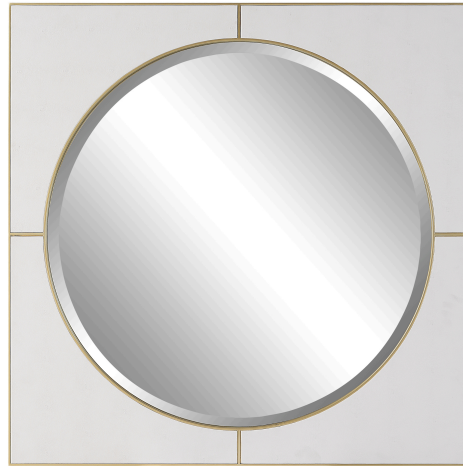

HONORMILL

NEED ASSISTANCE OR CUSTOM QUOTE? CALL: 212-560-5977 www.HONORMILL.com

Cyprus Square Mirror, White

\$574.00

Description

Classic And Sophisticated, This Mirror Features A White Faux Shagreen Leather Surrounded By Delicate Soft Gold Detailing. The Piece Features A 1" Bevel.

Additional Information

SKU	SUT113956
Dimensions	40 W x 40 H x 1 D (in)