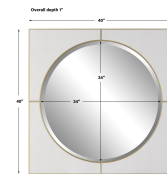

HONORMILL

NEED ASSISTANCE OR CUSTOM QUOTE? CALL: 212-560-5977 www.HONORMILL.com

Cyprus Square Mirror, White

\$574.00

Description

Classic And Sophisticated, This Mirror Features A White Faux Shagreen Leather Surrounded By Delicate Soft Gold Detailing. The Piece Features A 1" Bevel.

Additional Information

SKU	SUT113956
Dimensions	40 W x 40 H x 1 D (in)