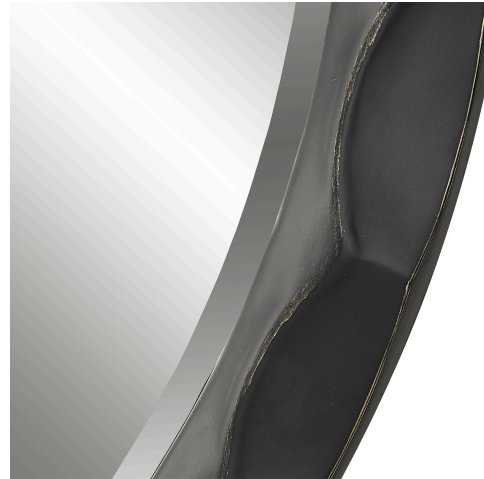

HONORMILL

NEED ASSISTANCE OR CUSTOM QUOTE? CALL: 212-560-5977 www.HONORMILL.com

Scalloped Edge Round Mirror

\$445.00

Description

This Round Mirror Showcases A Molded Frame With A Unique Scalloped Motif Finished In A Lightly Rubbed Aged Black With Subtle Silver Undertones. Mirror Has A 1 1/4" Bevel.

Additional Information

SKU	SUT113957
Dimensions	38 W x 38 H x 0.88 D (in)