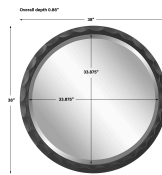

HONORMILL

NEED ASSISTANCE OR CUSTOM QUOTE? CALL: 212-560-5977 www.HONORMILL.com

Scalloped Edge Round Mirror

\$445.00

Description

This Round Mirror Showcases A Molded Frame With A Unique Scalloped Motif Finished In A Lightly Rubbed Aged Black With Subtle Silver Undertones. Mirror Has A 1 1/4" Bevel.

Additional Information

SKU	SUT113957
Dimensions	38 W x 38 H x 0.88 D (in)