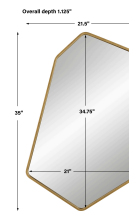

## Linneah Large Mirror, Gold

\$207.00

### Description

This Scandinavian Inspired Mirror Is Organically Shaped With A Petite Metal Frame Finished In Aged Gold. May Be Hung Horizontal Or Vertical.

## Additional Information

SKU	SUT113964
Dimensions	21.5 W x 35 H x 1.125 D (in)