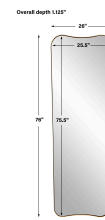

HONORMILL

NEED ASSISTANCE OR CUSTOM QUOTE? CALL: 212-560-5977 www.HONORMILL.com

Belvoir Large Mirror

$747.00