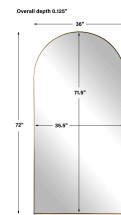

HONORMILL

NEED ASSISTANCE OR CUSTOM QUOTE? CALL: 212-560-5977 www.HONORMILL.com

Crosley Arch Mirror

\$878.00

Description

This Oversized Arch Features A Sleek Stainless Steel Frame Finished In A Rich Antique Brass Surrounding A Floating, Polished Edged Mirror.

Additional Information

SKU	SUT113966
Dimensions	36 W x 72 H x 0.125 D (in)