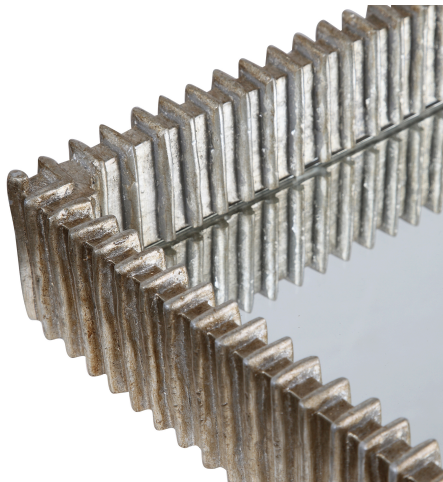

HONORMILL

NEED ASSISTANCE OR CUSTOM QUOTE? CALL: 212-560-5977 www.HONORMILL.com

Talmage Tray

\$214.00

Description

Contemporary Tray Showcases An Organic Ribbed Texture Finished In Silver Leaf With A Mirrored Base.

Additional Information

SKU	SUT113984
Dimensions	20 W x 2.25 H x 16 D (in)