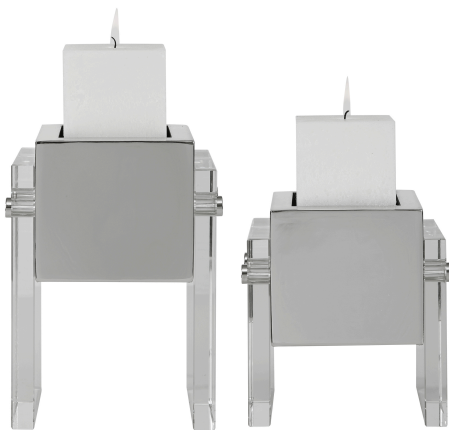

## Sutton Candleholders, S/2

\$243.00

### Description

Set Of Two Crystal And Polished Nickel Candleholders. Two 3"x 3" Distressed White Square Candles Are Included. Sizes: S-6x7x5, L-6x9x5

## Additional Information

SKU	SUT113988
Dimensions	6.25 W x 8.75 H x 4.5 D (in)