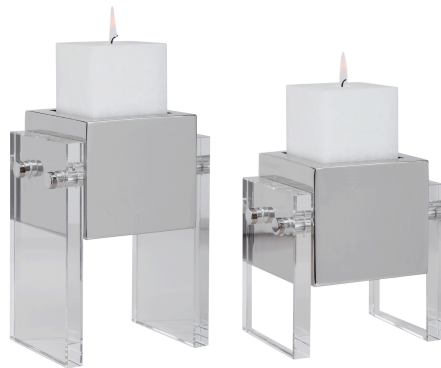

## Sutton Candleholders, S/2

\$243.00

### Description

Set Of Two Crystal And Polished Nickel Candleholders. Two 3"x 3" Distressed White Square Candles Are Included. Sizes: S-6x7x5, L-6x9x5

## Additional Information

SKU	SUT113988
Dimensions	6.25 W x 8.75 H x 4.5 D (in)