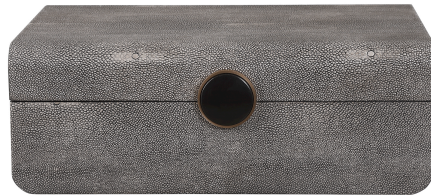

## Lalique Box, Gray

\$178.00

## Description

Inspired By The Art Deco Era, This Decorative Box Showcases A Faux Smoke Gray Shagreen Wrapped Exterior Accented By A Brushed Antique Brass And Black Enamel Closure. The Interior Is Finished In Matte Black.

## Additional Information

SKU	SUT113999
Dimensions	12.5 W x 4.5 H x 9 D (in)