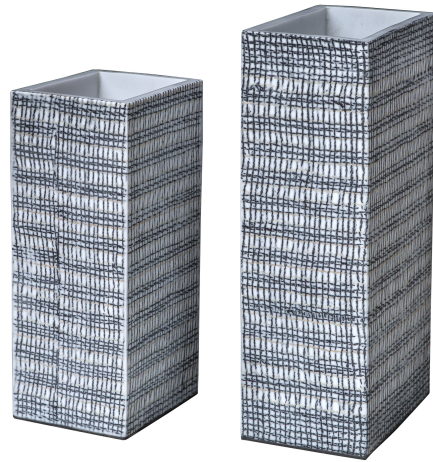

HONORMILL

NEED ASSISTANCE OR CUSTOM QUOTE? CALL: 212-560-5977 www.HONORMILL.com

Nomad Vases, S/2

\$232.00

Description

Set Of Two Rectangular Vases Showcase A Well-traveled Look With A Black And White Color Story And Natural Beige Palm Leaf Strands That Create A Unique Basketweave Design. Sizes: S-6x13x5, L-8x15x5

Additional Information

SKU	SUT114021
Dimensions	8 W x 15.25 H x 4.75 D (in)