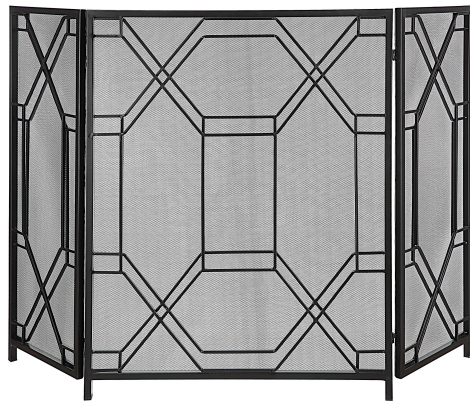

HONORMILL

NEED ASSISTANCE OR CUSTOM QUOTE? CALL: 212-560-5977 www.HONORMILL.com

Rosen Fireplace Screen, Black

\$286.00

Description

Forged Iron Fireplace Screen Features A Geometric Design In A Satin Black Finish. The Center Panel Is 26" Wide And The Side Panels Are Each 13" Wide.

Additional Information

SKU	SUT114046
Dimensions	52.5 W x 34 H x 0.875 D (in)