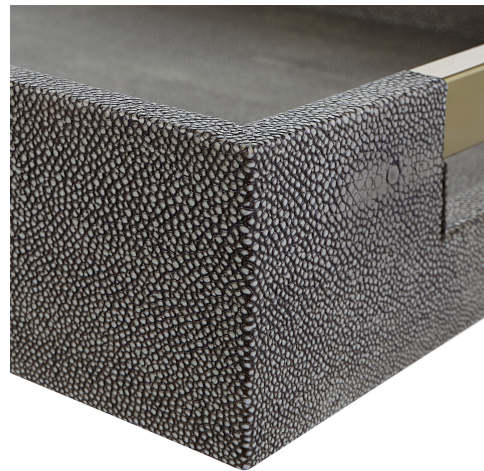

HONORMILL

NEED ASSISTANCE OR CUSTOM QUOTE? CALL: 212-560-5977 www.HONORMILL.com

Wessex Tray

\$178.00

Description

Tray Is Covered In An Elegant Gray Faux Shagreen With Clear Acrylic Handles And Aged Gold Accents.

Additional Information

SKU	SUT114055
Dimensions	19 W x 2.5 H x 14 D (in)