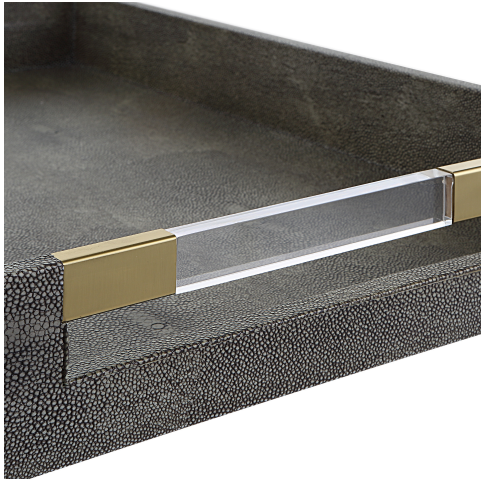

HONORMILL

NEED ASSISTANCE OR CUSTOM QUOTE? CALL: 212-560-5977 www.HONORMILL.com

Wessex Tray

\$178.00

Description

Tray Is Covered In An Elegant Gray Faux Shagreen With Clear Acrylic Handles And Aged Gold Accents.

Additional Information

SKU	SUT114055
Dimensions	19 W x 2.5 H x 14 D (in)