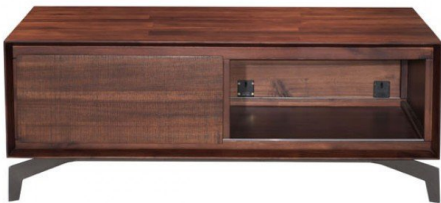

HONORMILL

NEED ASSISTANCE OR CUSTOM QUOTE? CALL: 212-560-5977 www.HONORMILL.com

Alabama | Norwood Coffee Table

\$1,259.00

Description

A rich chestnut finish on distressed acacia wood creates a rustic modern style in our Alabama furniture collection. The Alabama coffee table's open shelf and sliding panel door provide versatile storage space for keeping your living room clutter-free and looking good.

Additional Information

SKU	S125665
Dimensions	W47.2 x H18.1 x L23.6"
Designer Brand	HONORMILL
Style	Mid-Century Modern