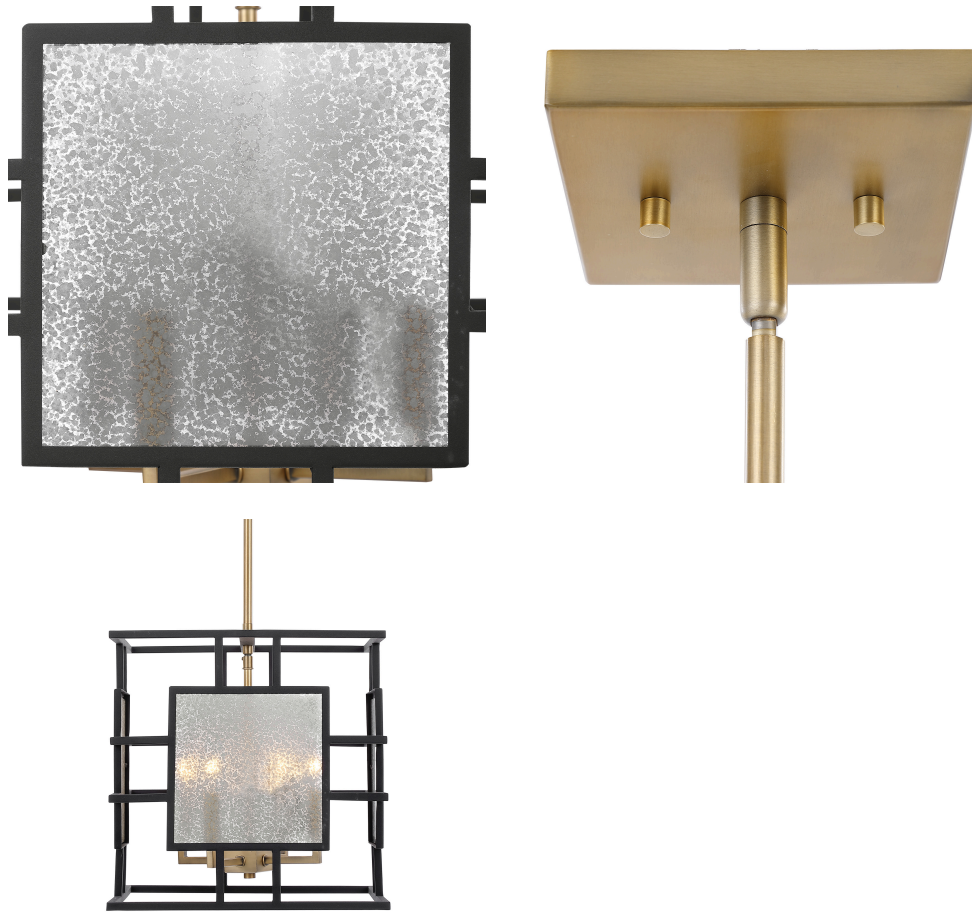

HONORMILL

NEED ASSISTANCE OR CUSTOM QUOTE? CALL: 212-560-5977 www.HONORMILL.com

Holmes, 4 Lt Pendant

\$427.00

Description

Distressed Mercury Glass Panels Enhance The Clean Line Of This 4 Lt. Pendant Featuring A Combination Finish Of Sanded Black And Antique Brass Giving An Elegant, Yet Orderly Look. With 4-60 Watt Max, Candelabra Sockets And Includes 15' Wire, 3-12" Stems And 1-6" Stem For Adjustable Installation.

Additional Information

SKU	SUT114095
Dimensions	14 W x 14.75 H x 14 D (in)