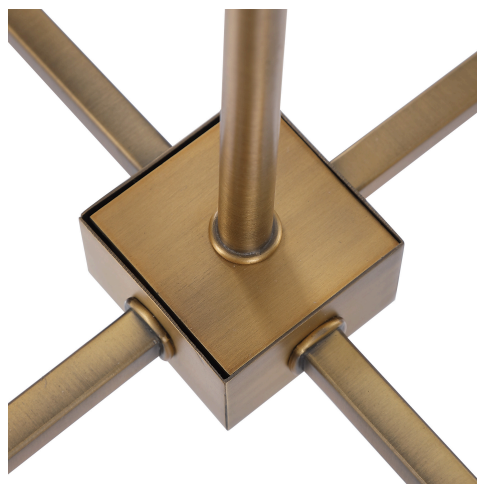

HONORMILL

NEED ASSISTANCE OR CUSTOM QUOTE? CALL: 212-560-5977 www.HONORMILL.com

Holmes, 4 Lt Pendant

\$427.00

Description

Distressed Mercury Glass Panels Enhance The Clean Line Of This 4 Lt. Pendant Featuring A Combination Finish Of Sanded Black And Antique Brass Giving An Elegant, Yet Orderly Look. With 4-60 Watt Max, Candelabra Sockets And Includes 15' Wire, 3-12" Stems And 1-6" Stem For Adjustable Installation.

Additional Information

SKU	SUT114095
Dimensions	14 W x 14.75 H x 14 D (in)