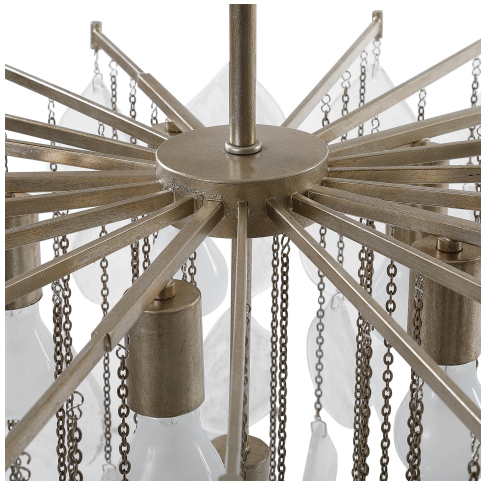

HONORMILL

NEED ASSISTANCE OR CUSTOM QUOTE? CALL: 212-560-5977 www.HONORMILL.com

Goccia, 6 Lt Pendant

\$963.00

Description

A Classic Shape With Sumptuous Tear Drop Seeded Glass Suspended On Fine Chains Refracting Light Beautifully. Transcending Traditional Design To Blend In With Even More Contemporary Interiors And Finished In A Rich Antique Bright Silver Leaf. With 6-60 Watt Max, Edison Sockets And Includes 15' Wire, 3-12" Stems And 1-6" Stem For Adjustable Installation.

Additional Information

SKU	SUT114096
Dimensions	28.75 W x 23 H x 28.75 D (in)