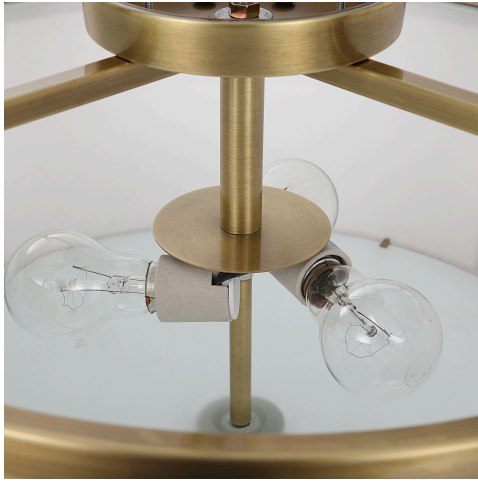

## Description

Chic And Versatile With Clean Lines This 3 Lt. Semi Flush Mount Features An Antique Brass Finish With Off White Linen Hard Back Shade With A Central Frosted Glass Diffuser. 3-100 Watt Max Edison Sockets.

## Additional Information

SKU	SUT114115
Dimensions	21 W x 11.25 H x 21 D (in)