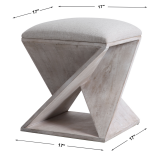

HONORMILL

NEED ASSISTANCE OR CUSTOM QUOTE? CALL: 212-560-5977 www.HONORMILL.com

Benue Accent Stool

\$358.00

Description

This Coastal Style Accent Stool Features A Unique Asymmetrical Base In White Washed, Weathered Fir Wood With A Cushioned, Neutral Linen Top Doubling Its Use As A Seat Or A Footrest.

Additional Information

SKU	SUT114154
Dimensions	17 W x 20 H x 17 D (in)