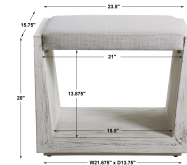

HONORMILL

NEED ASSISTANCE OR CUSTOM QUOTE? CALL: 212-560-5977 www.HONORMILL.com

Cabana Small Bench

\$412.00

Description

Embodying A Fresh And Airy Feel, This Coastal Inspired Bench Features A Suspended Seat In An Off-white Waffle Weave Polyester Blend Fabric, Doubling As A Seat Or Footrest. The Solid Wood Base Is Finished In A Rustic Warm Whitewashed Finish With Noticeable Rub-through And Wood Grain Details.

Additional Information

SKU	SUT114174
Dimensions	23.5 W x 20 H x 15.75 D (in)