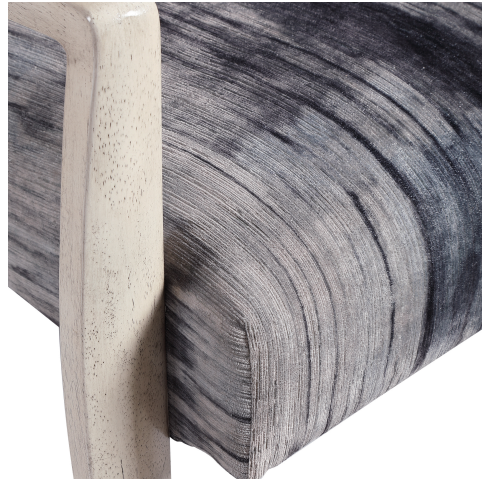

HONORMILL

NEED ASSISTANCE OR CUSTOM QUOTE? CALL: 212-560-5977 www.HONORMILL.com

Watercolor Accent Chair

\$1,017.00

Description

Reminiscent Of Tie Dye, This Statement Accent Chair Features A Unique Abstract Charcoal, Gray And Blue Chenille Fabric With A Gently Curved Exposed Solid Wood Frame In A Natural Off-white Finish. Seat Height Is 17".

Additional Information

| | |
|------------|-----------------------------|
| SKU | SUT114179 |
| Dimensions | 30.5 W x 31 H x 32.5 D (in) |