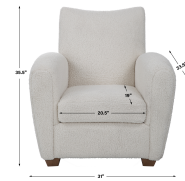

HONORMILL

NEED ASSISTANCE OR CUSTOM QUOTE? CALL: 212-560-5977 www.HONORMILL.com

Teddy Accent Chair, Natural

\$1,197.00

Description

With Its Curved Track Arms And Supportive Back, This Cozy Accent Chair Is The Perfect Balance Of Comfort And Style. Fully Upholstered In A Soft Off White Faux Shearling And Accented By Walnut Stained Wooden Feet. Seat Height Is 18".

Additional Information

SKU	SUT114205
Dimensions	31 W x 35.5 H x 33.5 D (in)