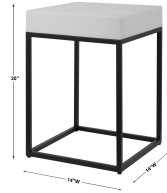

HONORMILL

NEED ASSISTANCE OR CUSTOM QUOTE? CALL: 212-560-5977 www.HONORMILL.com

Gambia Accent Table

$259.00

Description

This Modern Accent Table Combines A White Marble Look, Atop A Simple Steel Base Finished In Aged Black.