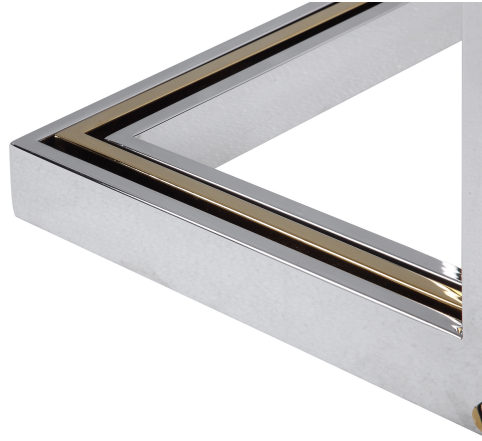

## Locke Console Table

\$1,215.00

## Description

Modern Glam Console Features An Asymmetrical Dual-toned Stainless Steel Frame Finished In Polished Nickel And Polished Gold With A Clear Tempered Glass Top.

## Additional Information

SKU	SUT114236
Dimensions	50.75 W x 32 H x 17.75 D (in)