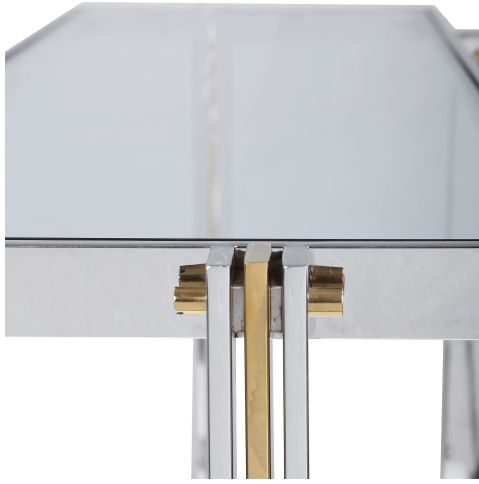

## Locke Console Table

\$1,215.00

## Description

Modern Glam Console Features An Asymmetrical Dual-toned Stainless Steel Frame Finished In Polished Nickel And Polished Gold With A Clear Tempered Glass Top.

## Additional Information

SKU	SUT114236
Dimensions	50.75 W x 32 H x 17.75 D (in)