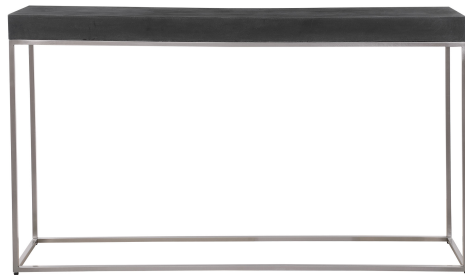

HONORMILL

NEED ASSISTANCE OR CUSTOM QUOTE? CALL: 212-560-5977 www.HONORMILL.com

Jase Console Table

\$718.00

Description

Sleek And Contemporary, This Console Table Features A Black Concrete Look Atop A Brushed Nickel Stainless Steel Base.

Additional Information

SKU	SUT114256
Dimensions	54 W x 31.25 H x 11 D (in)