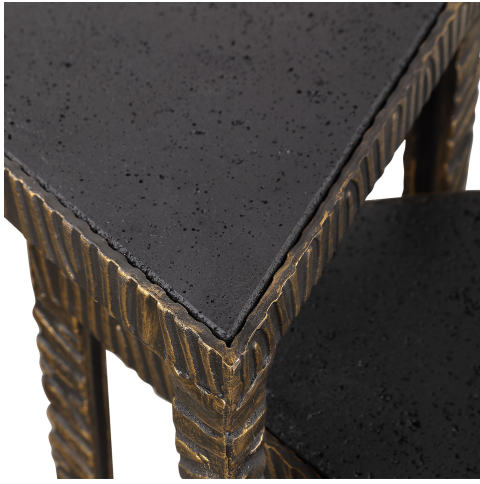

## Samiria Accent Tables, S/2

\$419.00

## Description

Inspired By Global Design And Collected Bohemian Styles, These Triangular Accent Tables Are A Conversation Piece For Any Room. Each Table Features A Cast Iron Base With A Tribal Texture Finished In Dark Bronze And Luxe Gold Tipping, Topped With A Textural Black Lava Stone. S- 12"x 19"x 12", L- 12"x 23"x 12"