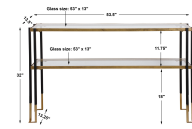

HONORMILL

NEED ASSISTANCE OR CUSTOM QUOTE? CALL: 212-560-5977 www.HONORMILL.com

Kentmore Console Table

\$466.00

Description

Featuring A Clean Lined Solid Iron Frame, This Contemporary Console Is Finished In A Two-toned Matte Black And Brushed Gold. Has Two Tempered Glass Shelves.

Additional Information

SKU	SUT114260
Dimensions	53.5 W x 32 H x 13.5 D (in)