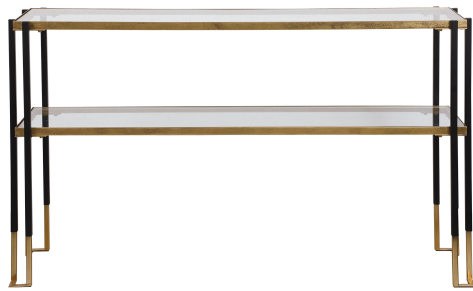

HONORMILL

NEED ASSISTANCE OR CUSTOM QUOTE? CALL: 212-560-5977 www.HONORMILL.com

Kentmore Console Table

\$466.00

Description

Featuring A Clean Lined Solid Iron Frame, This Contemporary Console Is Finished In A Two-toned Matte Black And Brushed Gold. Has Two Tempered Glass Shelves.

Additional Information

SKU	SUT114260
Dimensions	53.5 W x 32 H x 13.5 D (in)