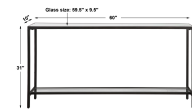

## Description

Classic And Minimalistic, This Narrow Console Table In Steel Is Finished With A Streamlined Rustic Black, Inset With A Beveled Mirrored Top, And Gallery Shelf In Clear Glass.

## Additional Information

SKU	SUT114269
Dimensions	60 W x 31 H x 10 D (in)