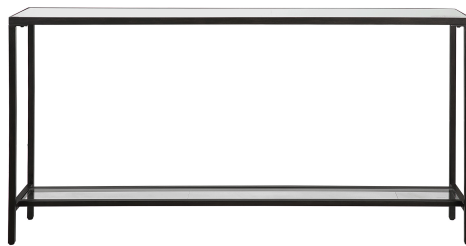

## Hayley Console Table, Black

\$430.00

## Description

Classic And Minimalistic, This Narrow Console Table In Steel Is Finished With A Streamlined Rustic Black, Inset With A Beveled Mirrored Top, And Gallery Shelf In Clear Glass.

## Additional Information

SKU	SUT114269
Dimensions	60 W x 31 H x 10 D (in)