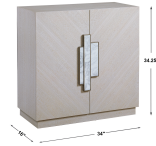

HONORMILL

NEED ASSISTANCE OR CUSTOM QUOTE? CALL: 212-560-5977 www.HONORMILL.com

Viela 2 Door Cabinet

$1,312.00