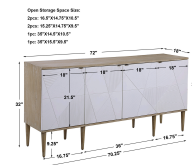

HONORMILL

NEED ASSISTANCE OR CUSTOM QUOTE? CALL: 212-560-5977 www.HONORMILL.com

Tightrope 4 Door Cabinet

\$2,151.00

Description

Crisp And Modern, This Stylish Four Door Cabinet Is The Perfect Sideboard, Media Unit, Or Console Cabinet. The Elm Veneer Exterior Creates A Light And Airy Feel With A Natural Oak Ceruse Finish. Accented By Geometrically Textured Doors Atop Sleek Tapered Legs, Adding A Subtle Mid-century Feel. Each Soft Close Door Has An Aged Steel Tab And Opens To A Compartment With One Adjustable Shelf Complete With Wire Management.

Additional Information

SKU	SUT114286
Dimensions	72 W x 32.25 H x 18 D (in)