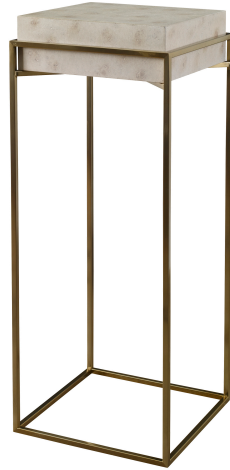

HONORMILL

NEED ASSISTANCE OR CUSTOM QUOTE? CALL: 212-560-5977 www.HONORMILL.com

Inda Plant Stand

\$385.00

Description

This Clean Modern Plant Stand Showcases An Inset Ivory Burl Veneer Top Supported By A Sleek Brushed Brass Plated Stainless Steel Frame.

Additional Information

SKU	SUT114296
Dimensions	14 W x 36 H x 14 D (in)