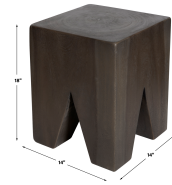

### Description

Constructed From Solid Suar Wood, This Accent Stool Is Finished In Satin Gray With Natural Texture And Grain That Makes Each Piece Unique. Can Act As A Stool Or Pull-up Table. Solid Wood Will Continue To Move With Temperature And Humidity Changes, Which Can Result In Cracks And Uneven Surfaces, Adding To Its Authenticity And Character.

### Additional Information

SKU	SUT114306
Dimensions	14 W x 18 H x 14 D (in)