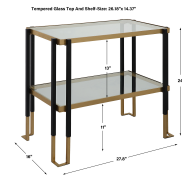

HONORMILL

NEED ASSISTANCE OR CUSTOM QUOTE? CALL: 212-560-5977 www.HONORMILL.com

Kentmore Side Table

\$358.00

Description

Featuring A Clean Lined Solid Iron Frame, This Contemporary Table Is Finished In A Two-toned Matte Black And Brushed Gold. Has Two Tempered Glass Shelves.

Additional Information

SKU	SUT114310
Dimensions	27.8 W x 24 H x 16 D (in)