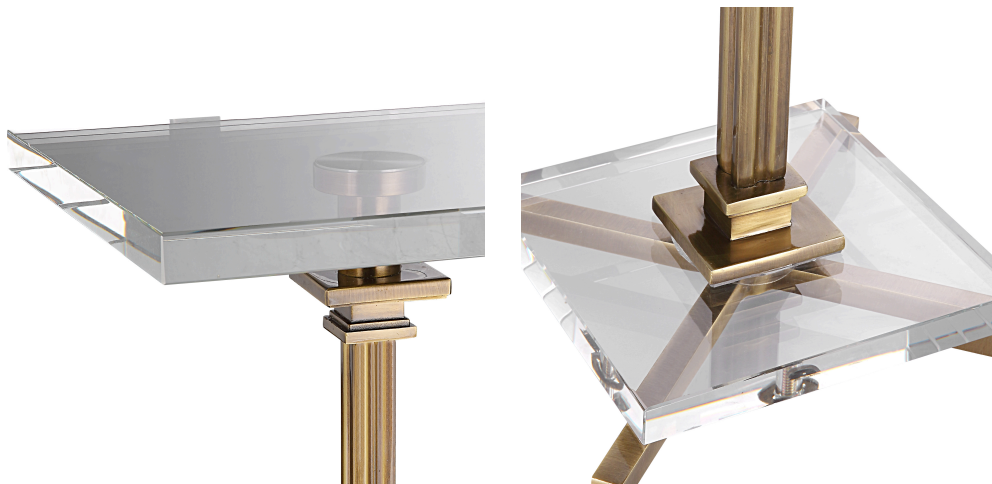

HONORMILL

NEED ASSISTANCE OR CUSTOM QUOTE? CALL: 212-560-5977 www.HONORMILL.com

Richelieu Drink Table

\$430.00

Description

Streamlined With Updated Traditional Style In Mind, This Petite Drink Table Features A Thick Crystal Top And Coordinating Accents On The Base, Finished In Brushed Brass Plating.

Additional Information

SKU	SUT114312
Dimensions	12.75 W x 24.5 H x 12.75 D (in)