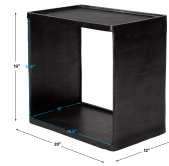

HONORMILL

NEED ASSISTANCE OR CUSTOM QUOTE? CALL: 212-560-5977 www.HONORMILL.com

Derwent Side Table, Dark Nickel

\$446.00

Description

Taking Inspiration From Industrial Style, This Cast Aluminum Accent Table Features A Masculine Look With A Tray Style Top In A Dark Antique Nickel Finish. The Open Center Allows For Extra Display Space.

Additional Information

SKU	SUT114317
Dimensions	20 W x 19 H x 12 D (in)