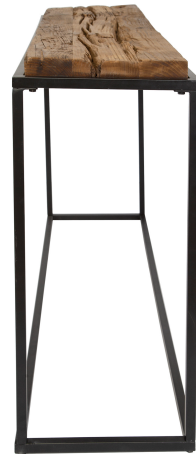

## Holston Console Table

\$358.00

## Description

This Rustic Console Features An Iron Frame In Satin Black Topped By A Natural Reclaimed Wood Top. True To The Nature Of Salvaged Wood, This Piece Will Show Rustic Signs Of Past Usage. Solid Wood Will Continue To Move With Temperature And Humidity Changes, Which Can Result In Small Cracks And Uneven Surfaces, Adding To Its Authenticity And Character.

## Additional Information

SKU	SUT114324
Dimensions	54 W x 30 H x 14 D (in)