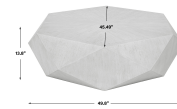

HONORMILL

NEED ASSISTANCE OR CUSTOM QUOTE? CALL: 212-560-5977 www.HONORMILL.com

Volker Coffee Table, White

\$1,035.00

Description

This Unique Geometric Coffee Table Features A Low Profile, Perfect For Viewing The Sunburst Top In Mango Veneer In A Fresh White Ceruse Finish.

Additional Information

SKU	SUT114325
Dimensions	49.8 W x 13.8 H x 45.49 D (in)