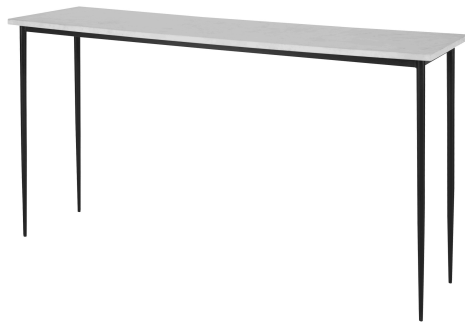

HONORMILL

NEED ASSISTANCE OR CUSTOM QUOTE? CALL: 212-560-5977 www.HONORMILL.com

Nightfall Console Table, 2 Cartons

\$1,017.00

Description

This Modern Console Showcases An Impressive White Marble Top On A Cast Iron Base With Slender Tapered Legs In Satin Black. Because Of The Natural Characteristics Of Marble, Each Piece Will Have Unique Veining Patterns.

Additional Information

SKU	SUT114329
Dimensions	59 W x 31.5 H x 16 D (in)