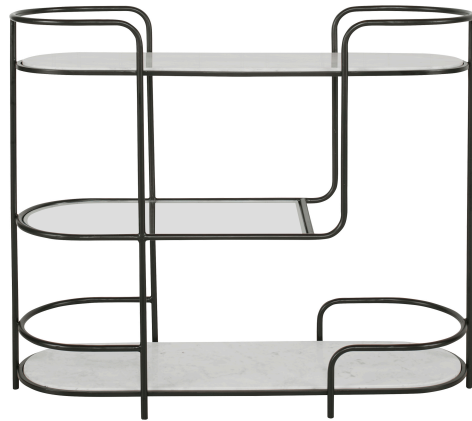

## Trolley Bar Console, 2 Cartons

\$943.00

## Description

Inspired By A Mix Of Classic Mod Design And Contemporary Styling, This Multifunctional Piece Can Serve As A Bar, Server, Or Console Table. The Curved Iron Frame Is Finished In Satin Black, Accented By White Marble And Tempered Glass Shelving. Because Of The Natural Characteristics Of Marble, Each Piece Will Have Unique Veining Patterns.

## Additional Information

SKU	SUT114330
Dimensions	44 W x 38 H x 14 D (in)