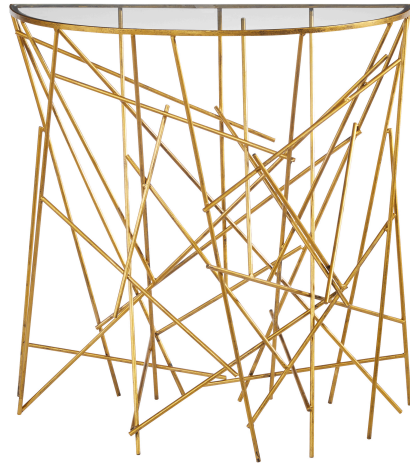

## Philosopher Console Table

\$716.00

### Description

Modern With A Classic Feel, This Demilune Console Is Perfect For A Smaller Space Or Entryway. The Abstract Sculptural Base Is Constructed From Iron Rods That Are Individually Finished In A Timeless Antique Gold With A Clear Tempered Glass Top.

### Additional Information

SKU	SUT114331
Dimensions	33.5 W x 33.75 H x 15.5 D (in)