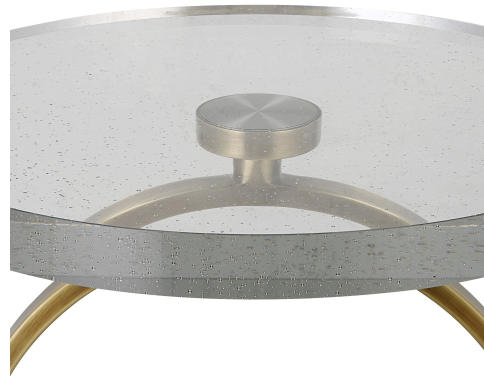

HONORMILL

NEED ASSISTANCE OR CUSTOM QUOTE? CALL: 212-560-5977 www.HONORMILL.com

Ringlet Accent Table

\$358.00

Description

Modern And Simplistic, This Accent Table Features A Beautiful Steel Ring And Base Finished In Rich Antique Brass And Accented By A Thick Seeded Glass Top.

Additional Information

SKU	SUT114333
Dimensions	12.5 W x 24 H x 12.5 D (in)