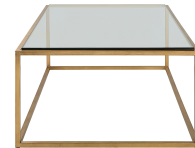

HONORMILL

NEED ASSISTANCE OR CUSTOM QUOTE? CALL: 212-560-5977 www.HONORMILL.com

Bravura Coffee Table, Gold

\$1,053.00

Description

A Complement To Virtually Any Style, This Coffee Table Features A Streamline Iron Frame Finished In Brushed Gold Leaf With An Inset Tempered Glass Top.

Additional Information

SKU	SUT114342
Dimensions	48 W x 16.75 H x 30 D (in)