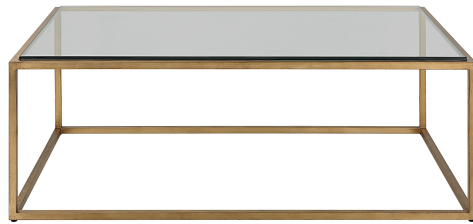

HONORMILL

NEED ASSISTANCE OR CUSTOM QUOTE? CALL: 212-560-5977 www.HONORMILL.com

Bravura Coffee Table, Gold

\$1,053.00

Description

A Complement To Virtually Any Style, This Coffee Table Features A Streamline Iron Frame Finished In Brushed Gold Leaf With An Inset Tempered Glass Top.

Additional Information

SKU	SUT114342
Dimensions	48 W x 16.75 H x 30 D (in)