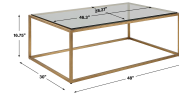

HONORMILL

NEED ASSISTANCE OR CUSTOM QUOTE? CALL: 212-560-5977 www.HONORMILL.com

Bravura Coffee Table, Gold

\$1,053.00

Description

A Complement To Virtually Any Style, This Coffee Table Features A Streamline Iron Frame Finished In Brushed Gold Leaf With An Inset Tempered Glass Top.

Additional Information

SKU	SUT114342
Dimensions	48 W x 16.75 H x 30 D (in)