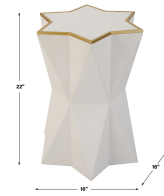

HONORMILL

NEED ASSISTANCE OR CUSTOM QUOTE? CALL: 212-560-5977 www.HONORMILL.com

Capella Accent Table, White

\$538.00

Description

Unique Star Shaped Accent Table Features A Stylish White Faux Shagreen Wrap, Accented With A Hand Applied Gold Leaf Trim.

Additional Information

SKU	SUT114345
Dimensions	16 W x 22 H x 16 D (in)