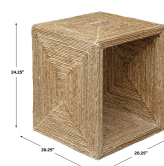

HONORMILL

NEED ASSISTANCE OR CUSTOM QUOTE? CALL: 212-560-5977 www.HONORMILL.com

Rora Side Table

\$448.00

Description

Equal Parts Relaxed And Refined, This Side Table Embodies Casual Coastal Style. Wrapped In Natural Woven Banana Plant, Creating Unique Texture And Concentric Color Patterns. The Airy Open Center Allows For Extra Display Space.

Additional Information

SKU	SUT114346
Dimensions	20.25 W x 24.25 H x 20.25 D (in)