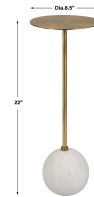

## Gimlet Drink Table, White

\$232.00

### Description

This Sophisticated Drink Table Goes Wherever The Party Goes. An Elegant Honed White Marble Foot Supports The Solid Brass Top, Perfect For Holding A Book Or Drink. Because Of The Natural Characteristics Of Marble, Each Piece Will Have Unique Veining Patterns.

## Additional Information

SKU	SUT114354
Dimensions	8.5 W x 22 H x 8.5 D (in)